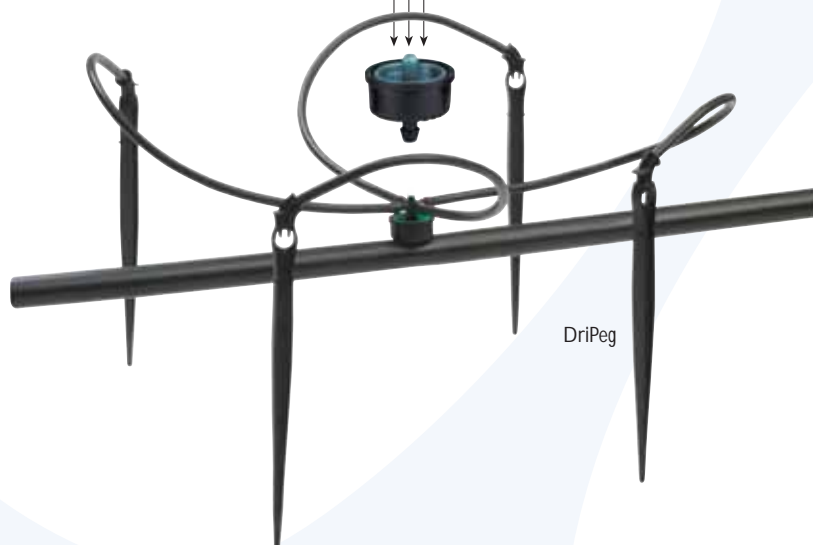

Supertif

Flow-regulated on-line dripper

Outstanding flow-regulated dripper
Constant water flow rates over a wide pressure range

Main Features:

- 3 different outlet configurations:
 - Raised conic outlet - compatible with Plastro's multi-branched adaptors
 - SLB* - Raised barbed outlet matches 3x5 mm microtube
 - SOL* - 90° barbed side outlet matches 3x5 mm microtube
- * Available in flow rates 2.2, 3.85 lph
- Ensures constant flow rates along long run driplines and under challenging topographical conditions
- Self-activated flushing mechanism
- Manufactured from superior, durable materials for long life
- Protected against UV degradation
- Resistant to chemicals and fertilizers commonly used in agriculture
- Complies with emission uniformity category A (ISO 9261)

Specifications:

- Flow rates: 2.2, 3.85, 7.8, 12, 25 lph
- Operating pressure range: 0.6 - 3.5 bar

Installation:

Use 2 mm punch tool

Applications:

- On sloping terrain or where long driplines are required
- Watering plants in containers
- Home gardens

Straight conic outlet

Straight barbed outlet

Barbed elbow outlet

The data in this leaflet provides general information only. Plastro may redesign and/or modify its products, and may change the information contained herein. For design purposes, see and use Plastro's most updated manual for designers.