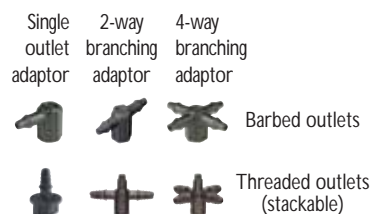

Supertif

Flow-regulated on-line dripper

Outstanding flow-regulated dripper
Constant water flow rates over a wide pressure range

Main Features:

- 3 different outlet configurations:
 - Raised conic outlet - compatible with Plastro's multi-branched adaptors
 - SLB* - Raised barbed outlet matches 3x5 mm microtube
 - SOL* - 90° barbed side outlet matches 3x5 mm microtube
- * Available in flow rates 2.2, 3.85 lph
- Ensures constant flow rates along long run driplines and under challenging topographical conditions
- Self-activated flushing mechanism
- Manufactured from superior, durable materials for long life
- Protected against UV degradation
- Resistant to chemicals and fertilizers commonly used in agriculture
- Complies with emission uniformity category A (ISO 9261)

Straight conic outlet

Straight barbed outlet

Barbed elbow outlet

The data in this leaflet provides general information only. Plastro may redesign and/or modify its products, and may change the information contained herein. For design purposes, see and use Plastro's most updated manual for designers.